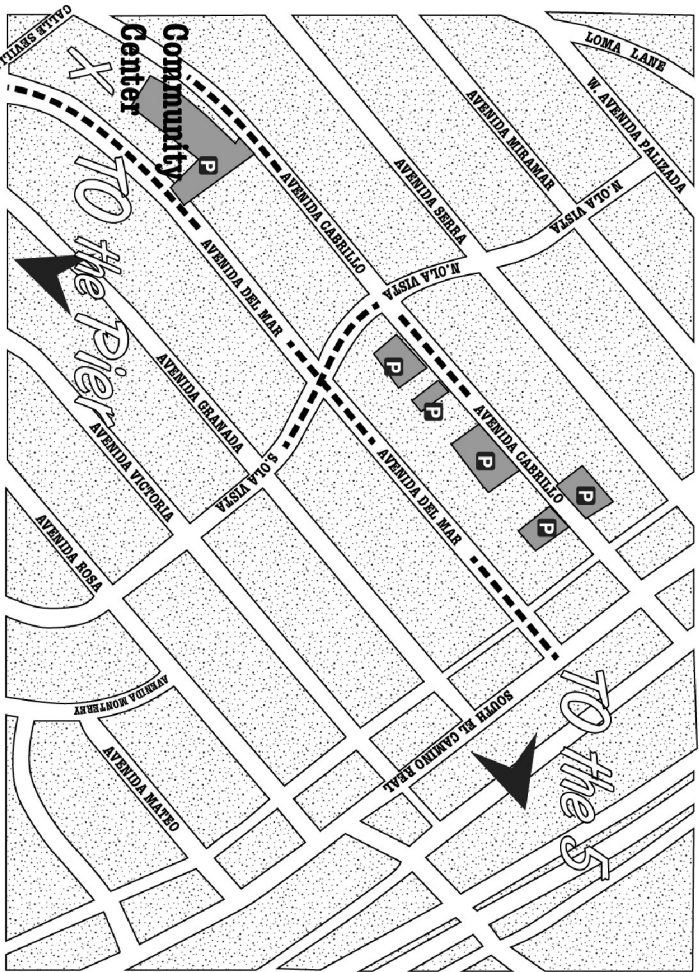

From the 5 freeway NORTH exit PRESIDIO (x75)
 LEFT on AVENIDA PRESIDIO
 RIGHT on S. EL CAMINO REAL
 3rd LEFT onto AVENIDA DEL MAR.

From the 5 freeway SOUTH exit PALIZADA (x75)
 RIGHT onto E. AVENIDA PALIZADA
 2nd LEFT on N. EL CAMINO REAL
 RIGHT onto AVENIDA DEL MAR.

Turn RIGHT on CALLE SEVILLE after the Library
 Turn RIGHT on AVE. CARRILLO for more parking.

P PUBLIC PARKING LOTS
 GOOD STREET PARKING
 Parking Assist. RON (213)-700-8114

From the 5 freeway NORTH exit PRESIDIO (x75)
 LEFT on AVENIDA PRESIDIO
 RIGHT on S. EL CAMINO REAL
 3rd LEFT onto AVENIDA DEL MAR.

From the 5 freeway SOUTH exit PALIZADA (x75)
 RIGHT onto E. AVENIDA PALIZADA
 2nd LEFT on N. EL CAMINO REAL
 RIGHT onto AVENIDA DEL MAR.

Turn RIGHT on CALLE SEVILLE after the Library
 Turn RIGHT on AVE. CARRILLO for more parking.